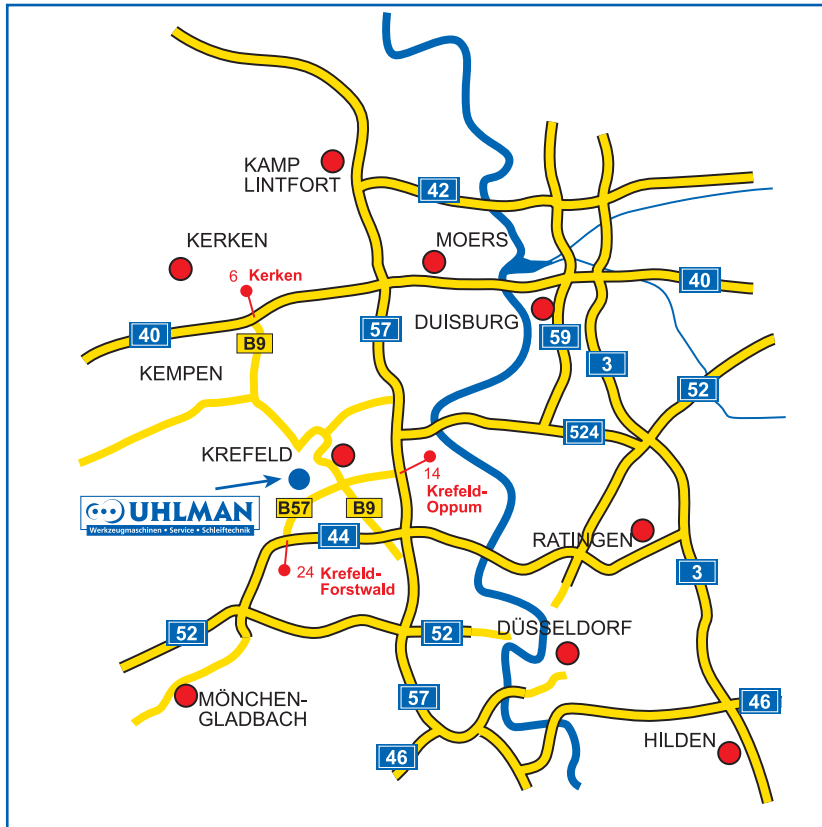

How to get to us – an overview.